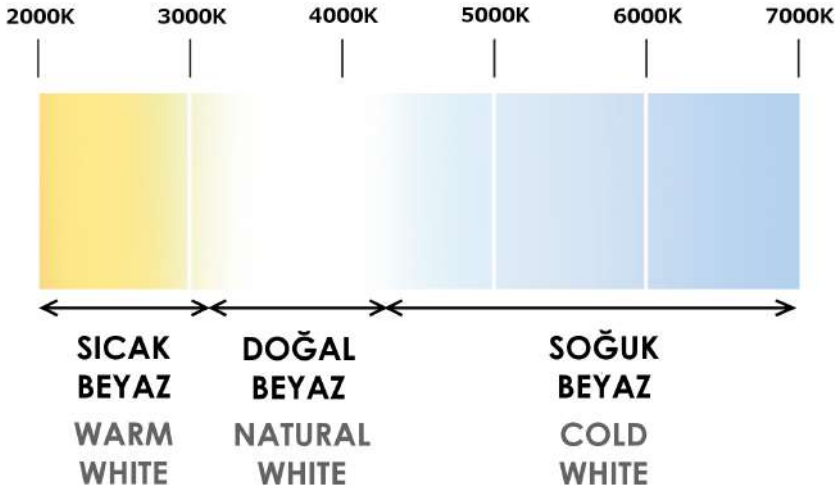

STANDART METAL GÖVDE RENKLERİ

Armatürlerin gövdesi için RAL kartelasından herhangi bir renk seçilebilir. Hijyenin önemli olduğu alanlarda kullanılmak üzere antibakteriyel boya seçeneği de mevcuttur.

STANDARD METAL BODY COLORS

The Luminaire metal body colors can be chosen from RAL color chart. An anti-bacterial paint option is also available for use in areas where hygiene is important

STANDART METAL GÖVDE RENKLERİ / STANDARD METAL BODY COLOURS

İŞIK RENGİ / CORRELATED COLOR TEMPERATURE (CCT)

İstenilen ışık rengi seçilebilir.

Any color can be chosen.