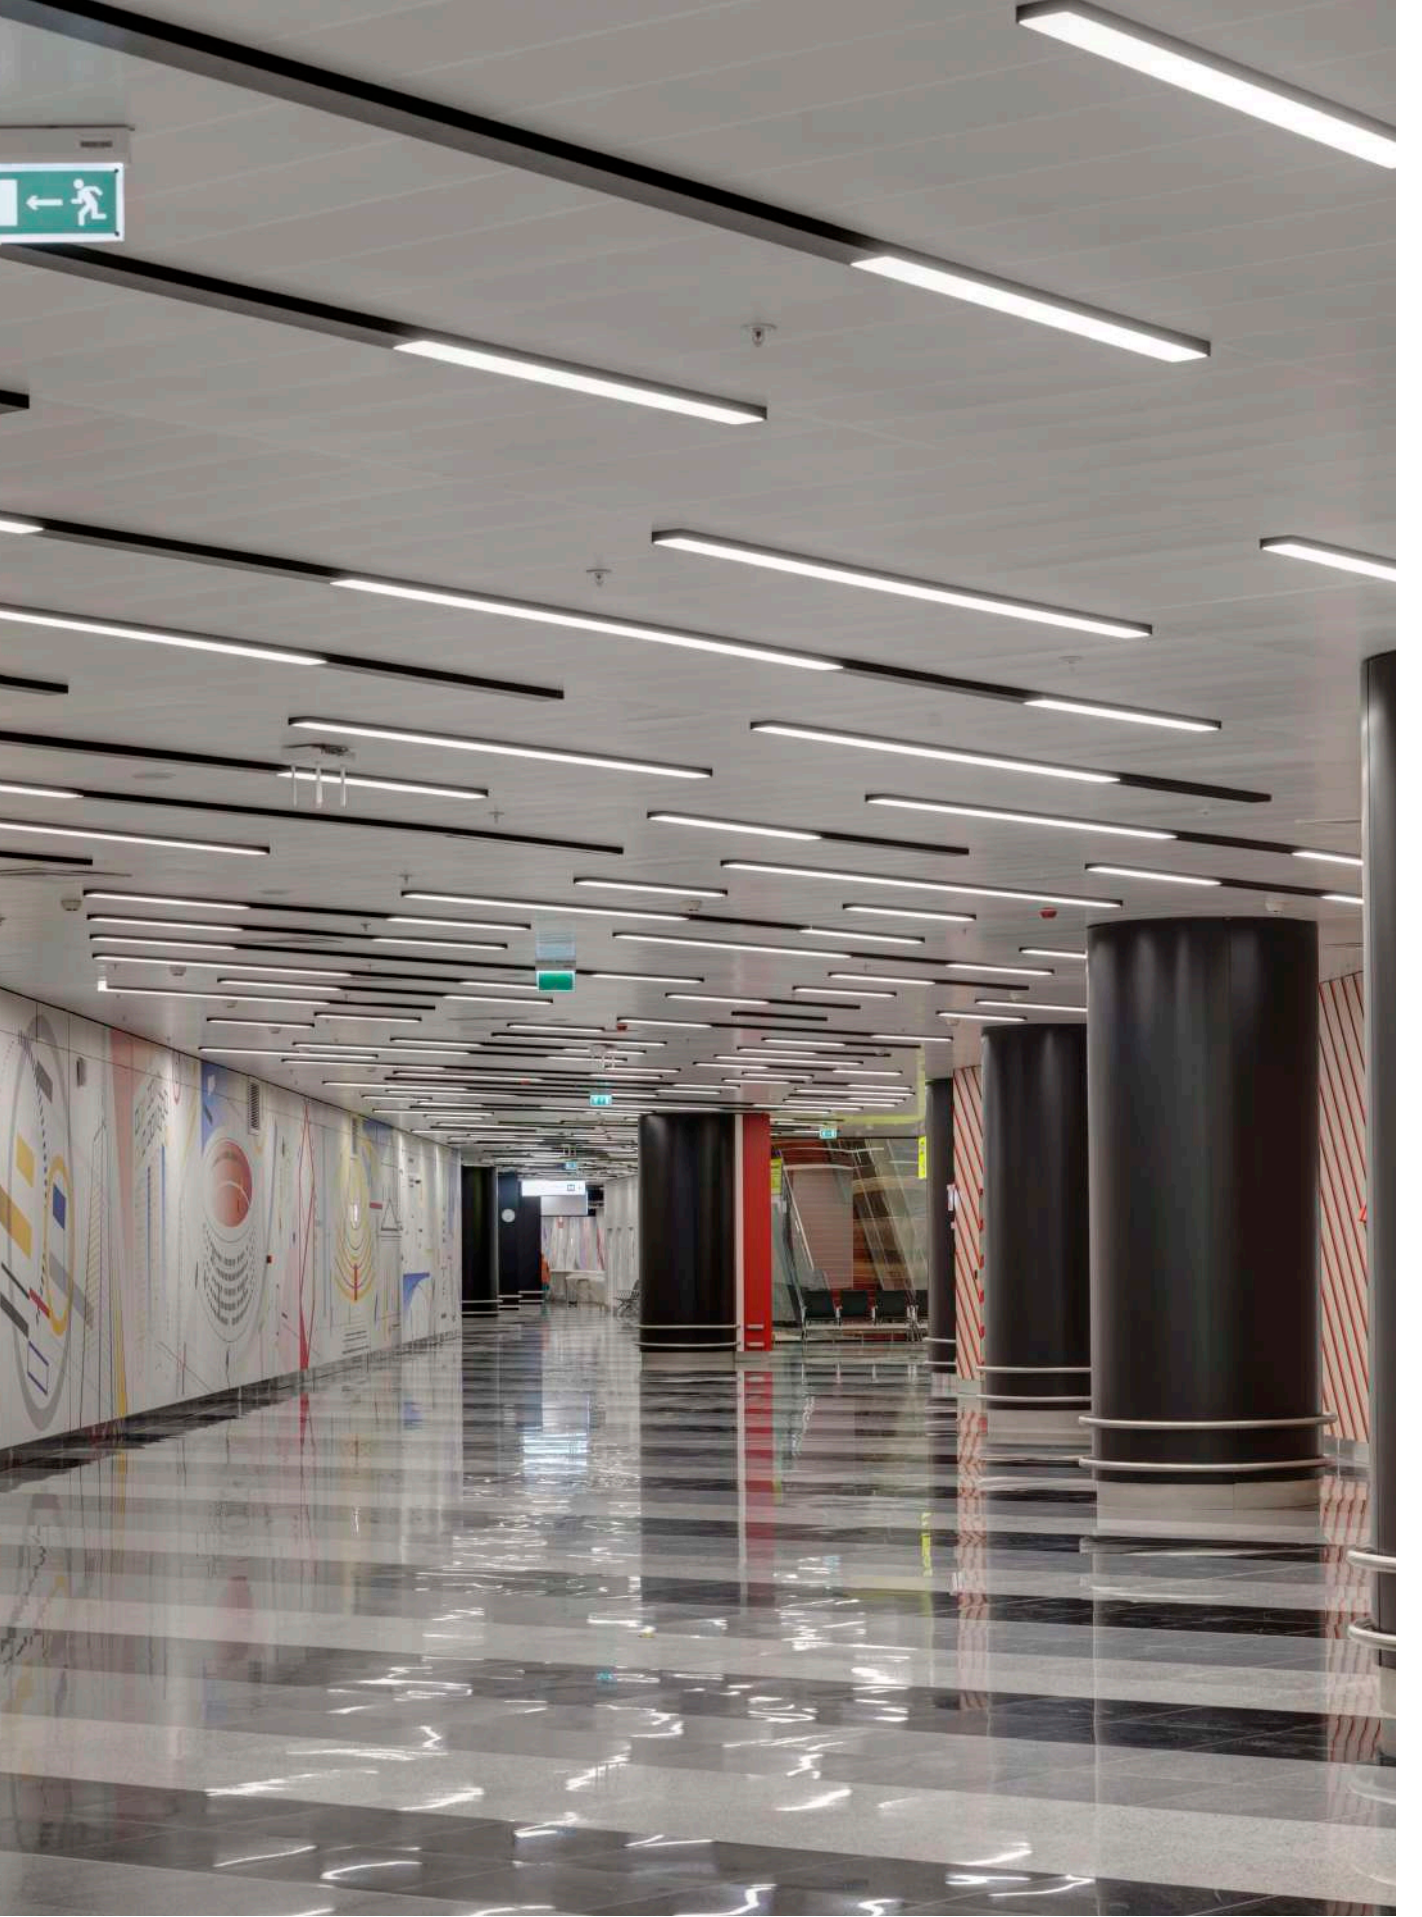

PROJE | SHEREMETYEVO ULUSLARARASI HAVALİMANI C TERMİNAL BİNASI / RUSYA
PROJECT | SHEREMETYEVO INTERNATIONAL AIRPORT C TERMINAL BUILDING / RUSSIA
İÇ MİMARİ | RMJM MİMARLIK
INTERIOR DESIGN | RMJM ARCHITECTURE