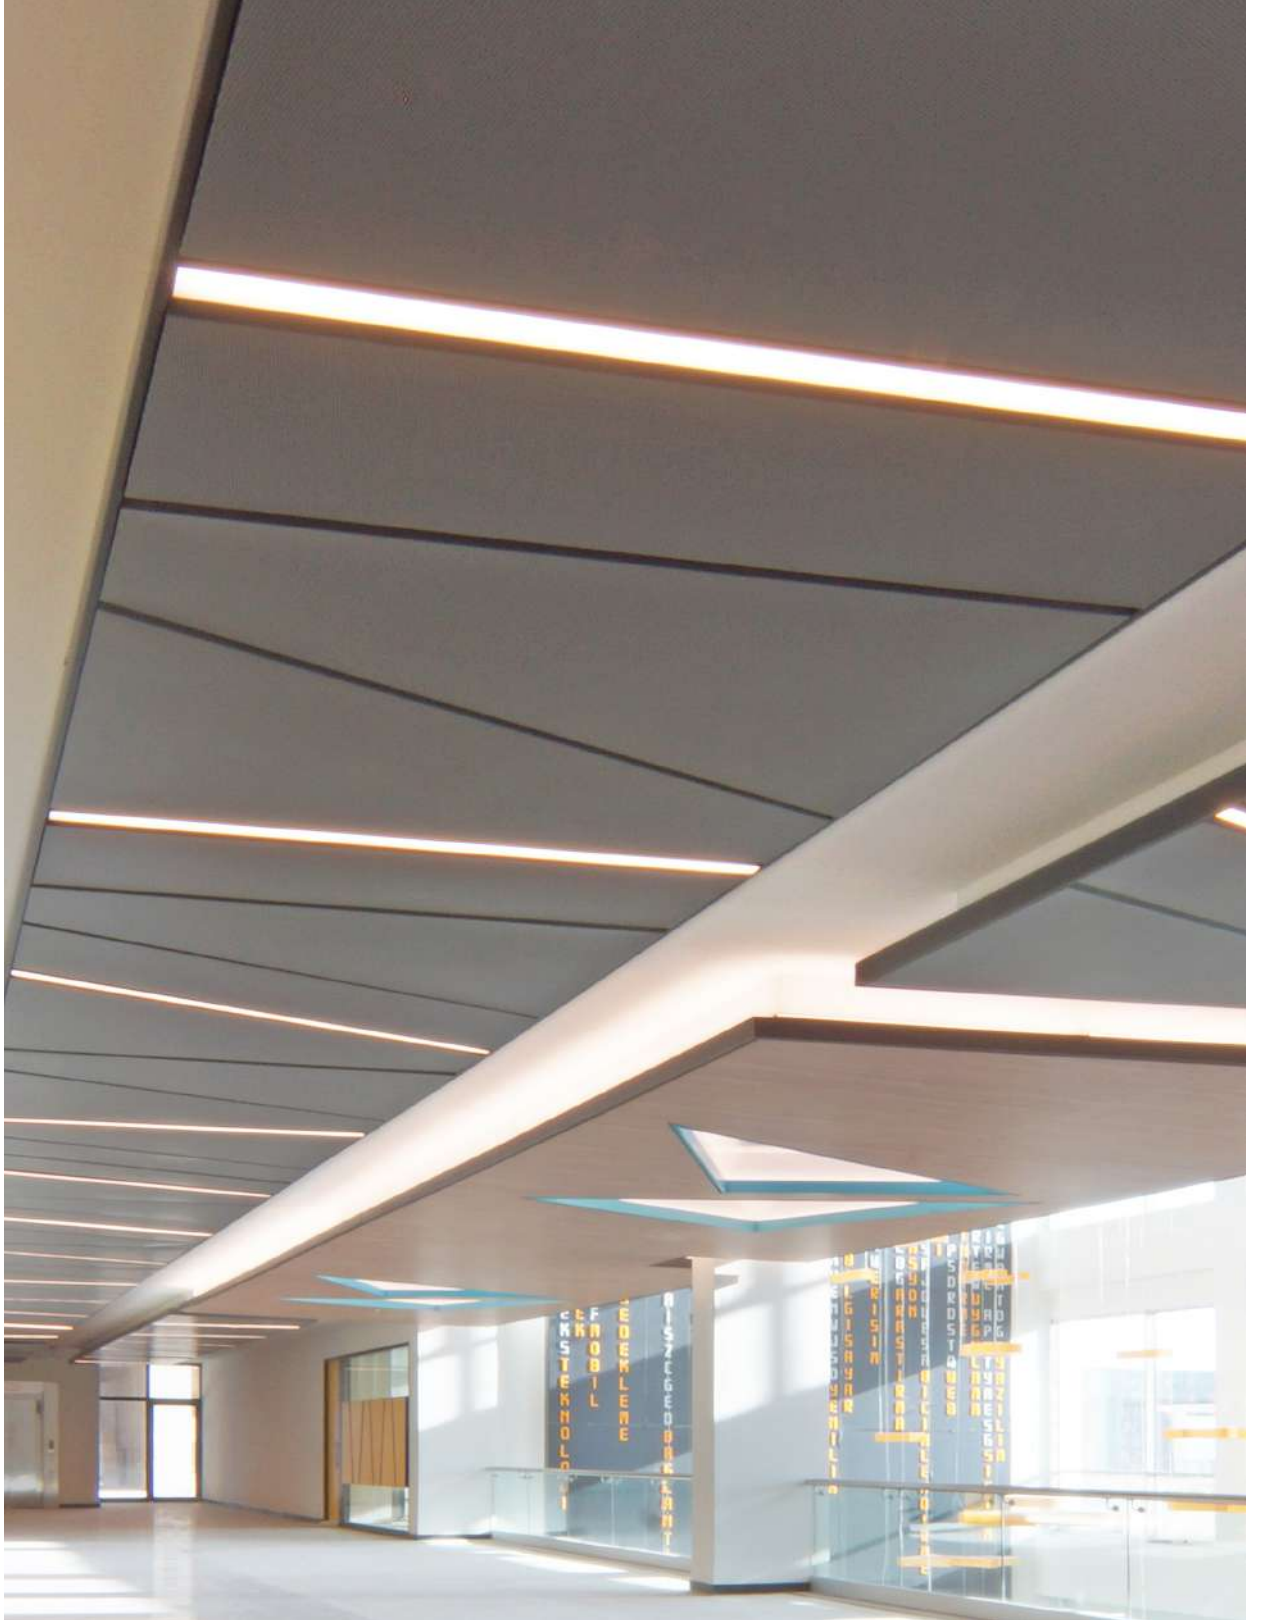

CUSTOM DESIGN

Tasarımcının hayal ettiği tüm özel çözüm asma tavan ve LED aydınlatma sistemleri, bütünlük olarak sunulmaktadır.

CUSTOM DESIGN

LED lightning and ceiling systems are offered as package that fits with designer's works.