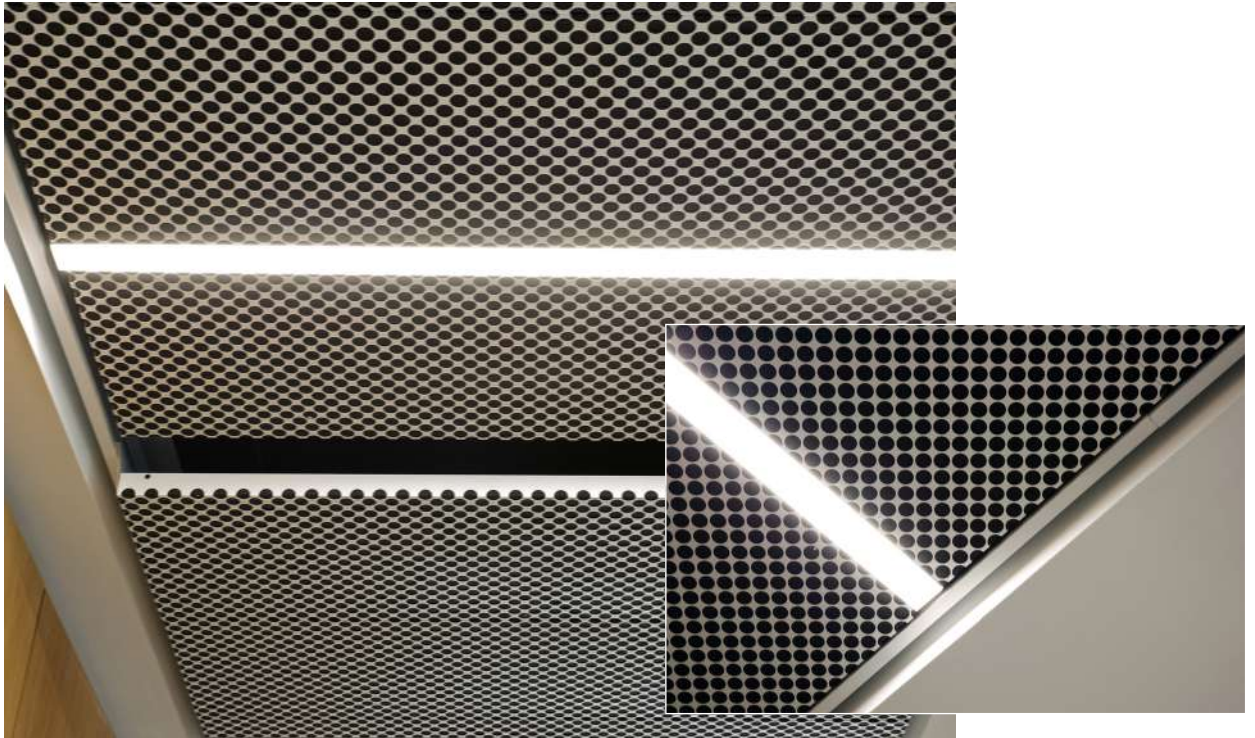

HOOK ON LED

Lumener Hook on LED is a luminaire model suitable for all types of metal ceiling panels using hook on systems. Having a width of 40 mm, Hook On LED can be produced in any length up to 2400 mm, and the aluminium body can be painted in any desired colour. This luminaire series is widely preferred in offices, shopping centres, hospitals and hotels. This solution is especially preferred for projects using expanded metal ceilings. It can be produced in various power and lumen values in order to satisfy the needs of the environment.