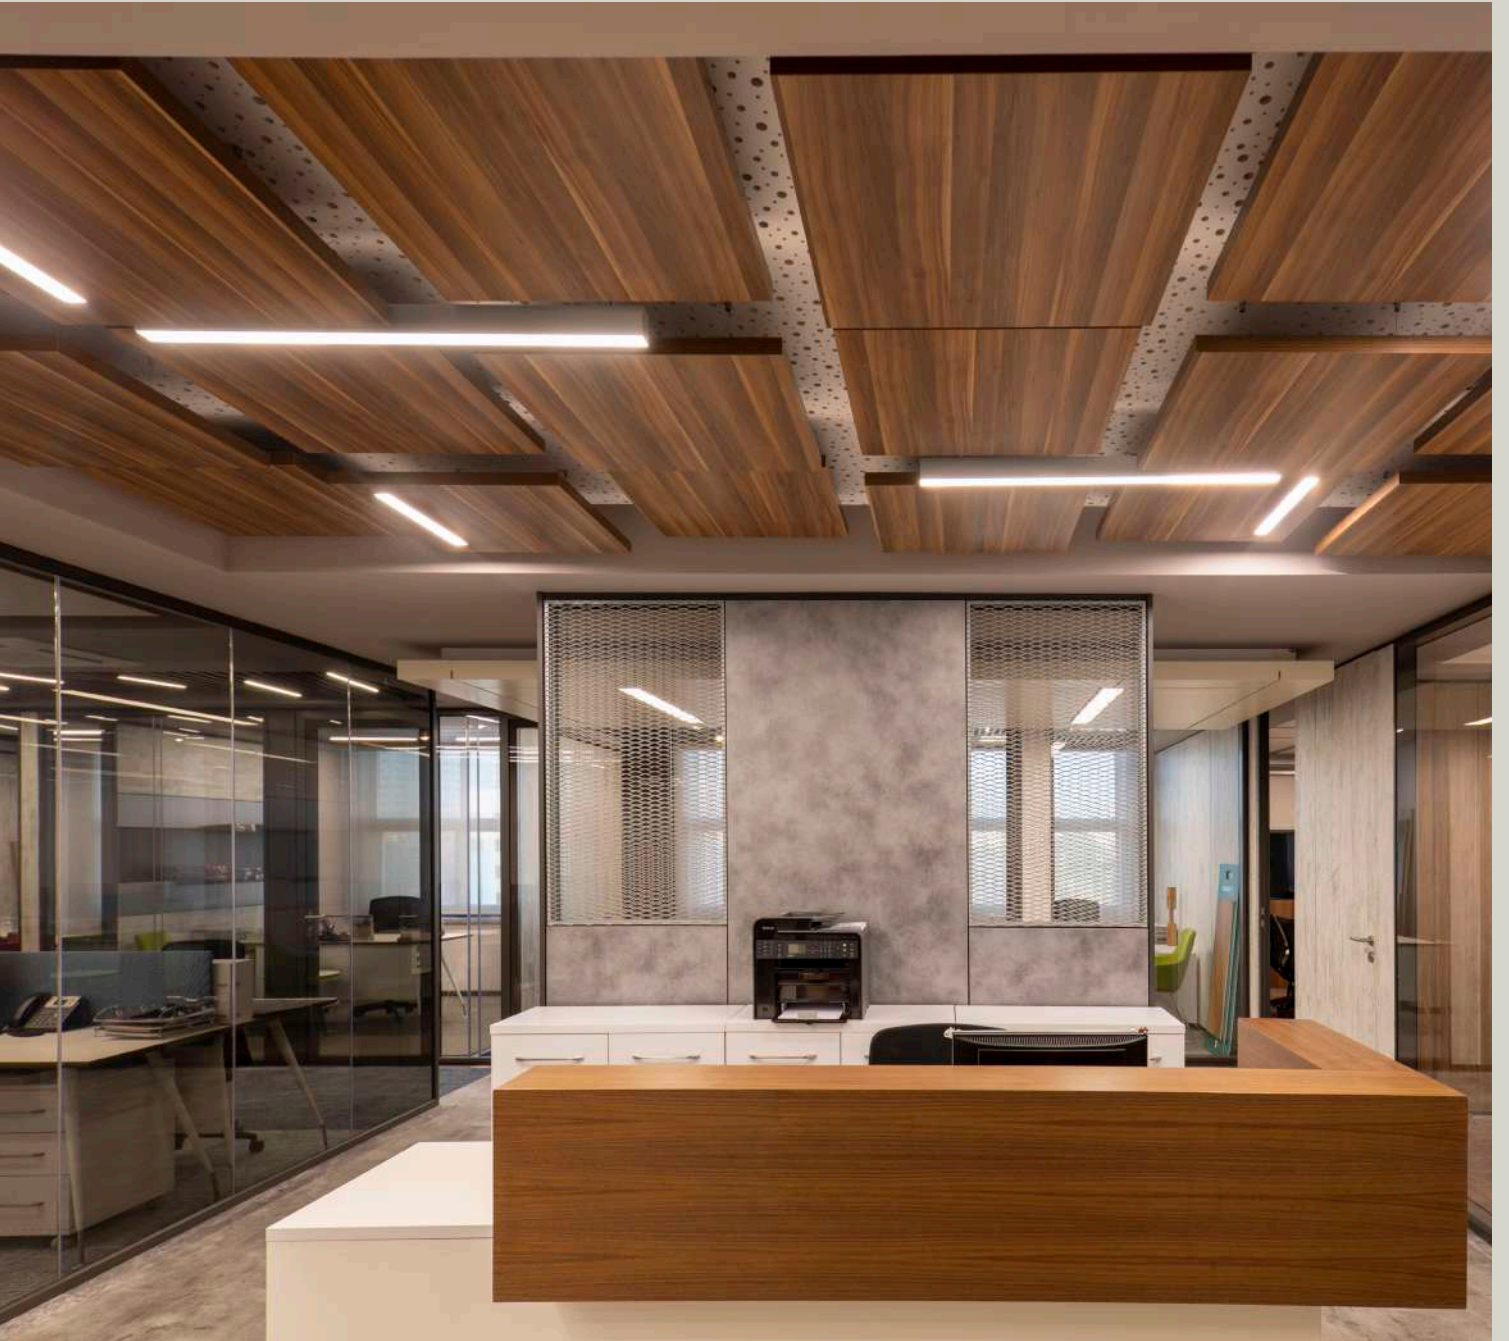

14. WOOD LINE