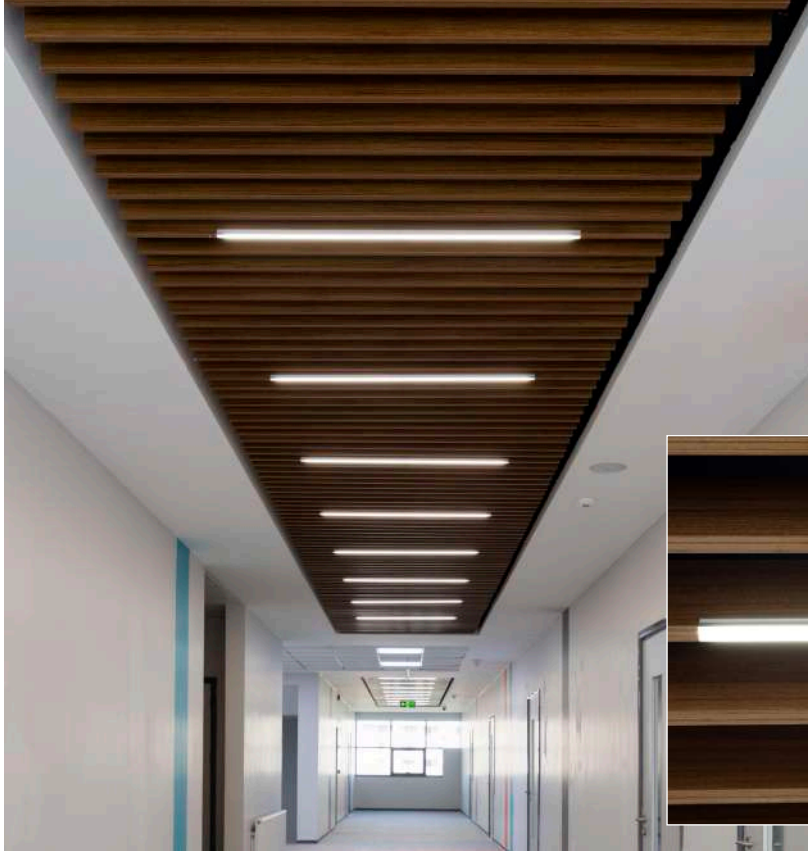

WOODEN BAFFLE LED

Lumener Wooden Baffle LED is a luminaire model that is suitable for all types of wooden ceilings. Since the luminaire is integrated into the ceiling, no additional lighting is needed. It can be applied in various lengths and positions, therefore presenting pleasing visuals. It is the ideal solution for linear and curved baffle ceilings.