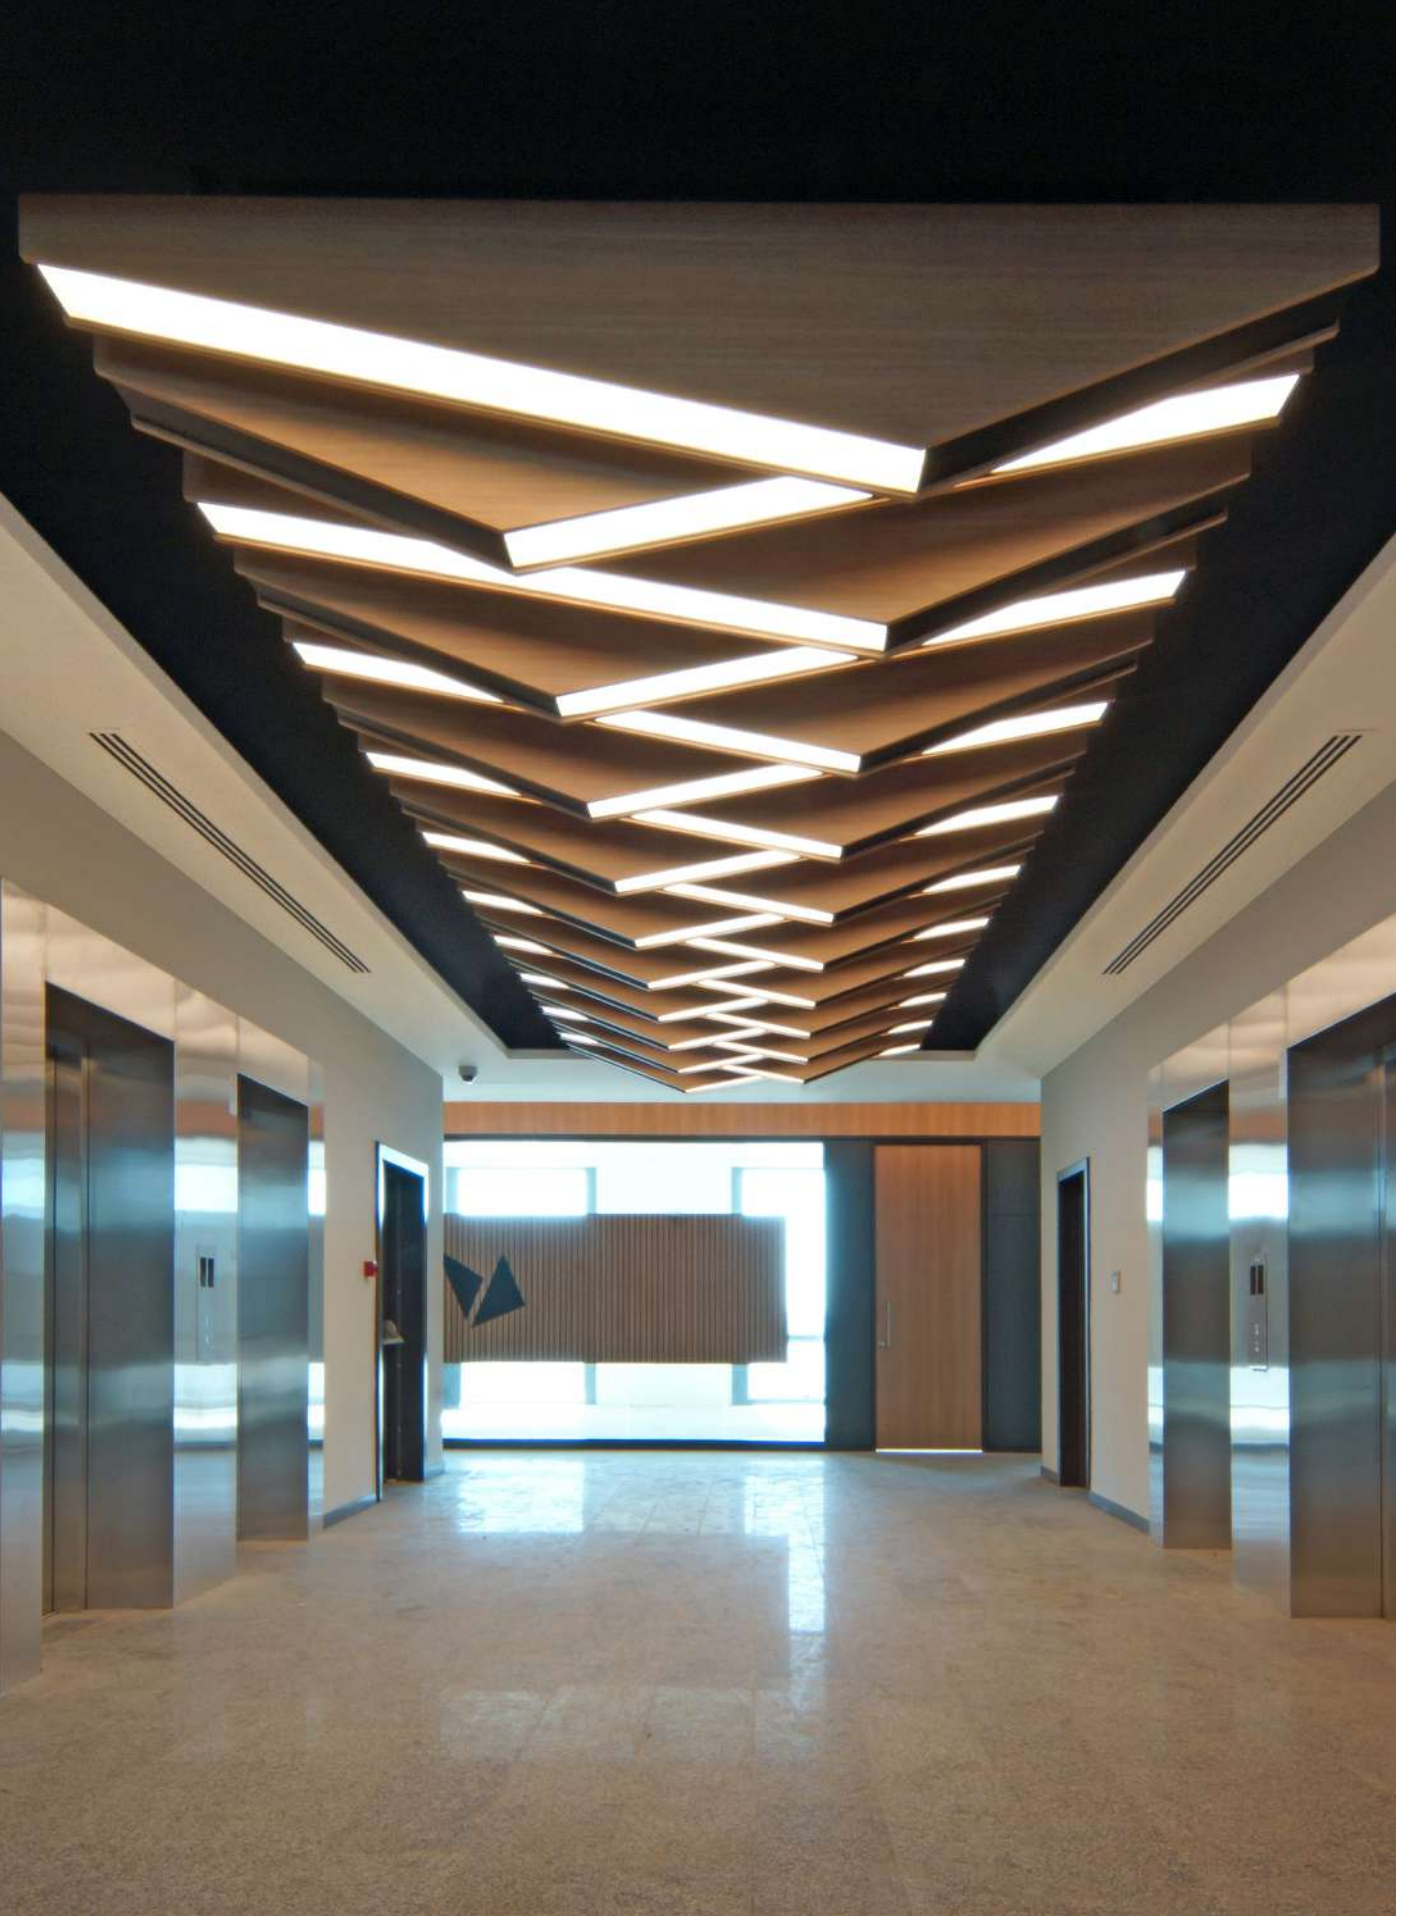

PROJE | BİLİŞİM VADİSİ / KOCAELİ
PROJECT | BİLİŞİM VADİSİ / KOCAELİ
İÇ MİMARİ | OSO MİMARLIK TASARIM
INTERIOR DESIGN | OSO ARCHITECTURE & INTERIOR DESIGN