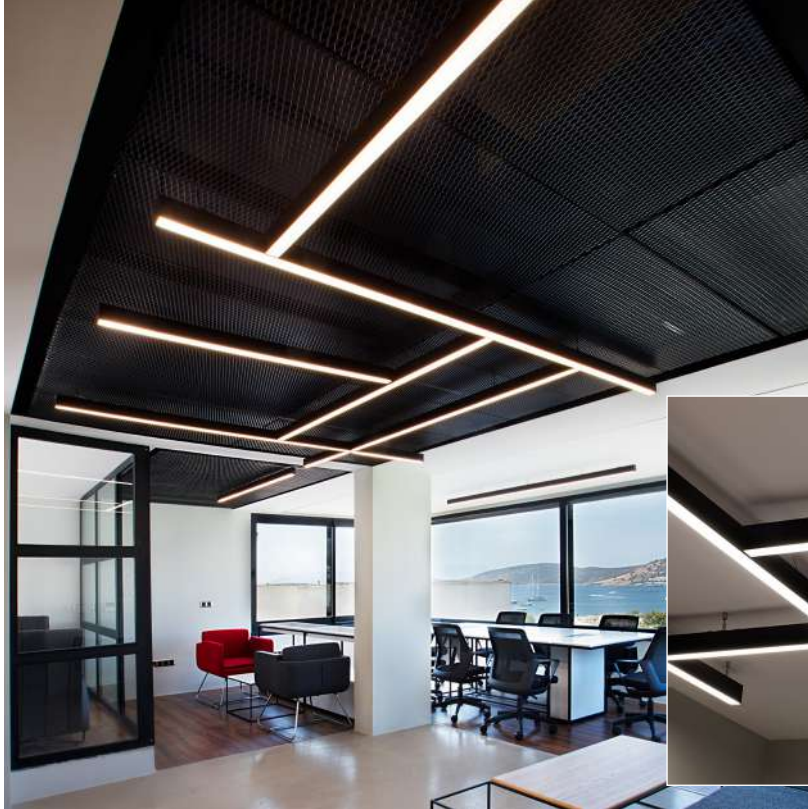

BOX LINE

Lumener Boxline LED modelleri, bütün tavan sistemleri ile uyumlu LED aydınlatma armatürüdür. Sarkıt, siva altı ve siva üstü modelleri mevcuttur. 40 mm genişliğinde olan Boxline 40 ürünü, 3200 mm'ye kadar istenilen tüm boylarda üretilebilmekte ve alüminyum gövdesi istenilen renklerde boyanabilmektedir. Ofislerde, alışveriş merkezlerinde, hastanelerde, otellerde ve bunun gibi bütün yaşam alanlarında kullanılan bir armatür serisidir.

BOX LINE

Lumener Boxline LED is a luminaire model suitable for all types of ceiling systems. It can be applied as pendant, recessed and surface mounted fixtures. Having a width of 40 mm, Boxline 40 can be produced in any length up to 3200 mm, and the aluminium body can be painted in any desired colour. This luminaire series is widely preferred in offices, shopping centres, hospitals and hotels.